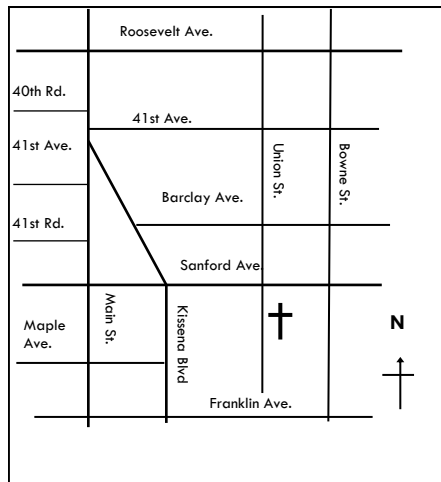

## 法拉盛第一浸信會

First Baptist Church of Flushing  
142-10 Sanford Avenue  
Flushing, NY 11355